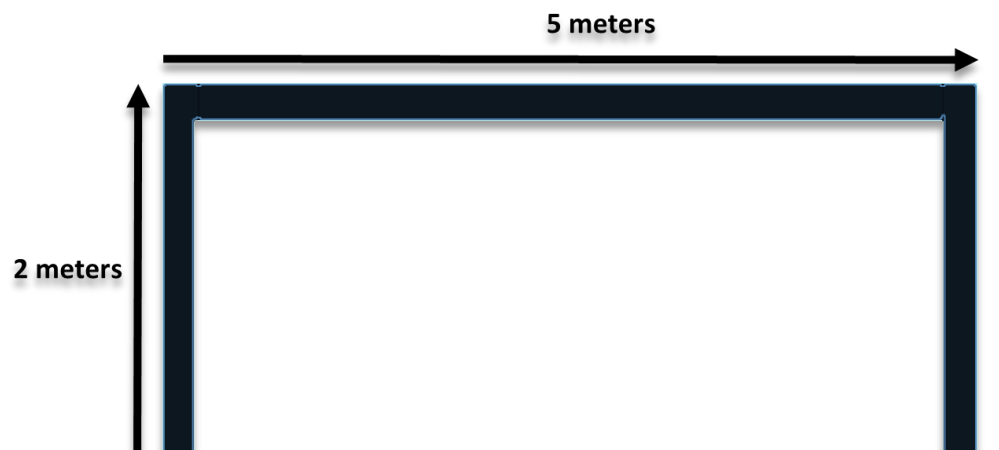

Recommended Pitch Dimensions (5v5, 8v8 & 11v11)

The following are the recommended pitch layout for all forms of the game, along with internal pitch markings and goal post sizes. The recommended goalpost size is **5m by 2m**.

5 v 5 pitch

Goalpost Size Recommended

Recommended Pitch Dimensions (5v5, 8v8 & 11v11)

8 v 8 pitch

Goalpost Size Recommended

Recommended Pitch Dimensions (5v5, 8v8 & 11v11)

11 v 11 pitch