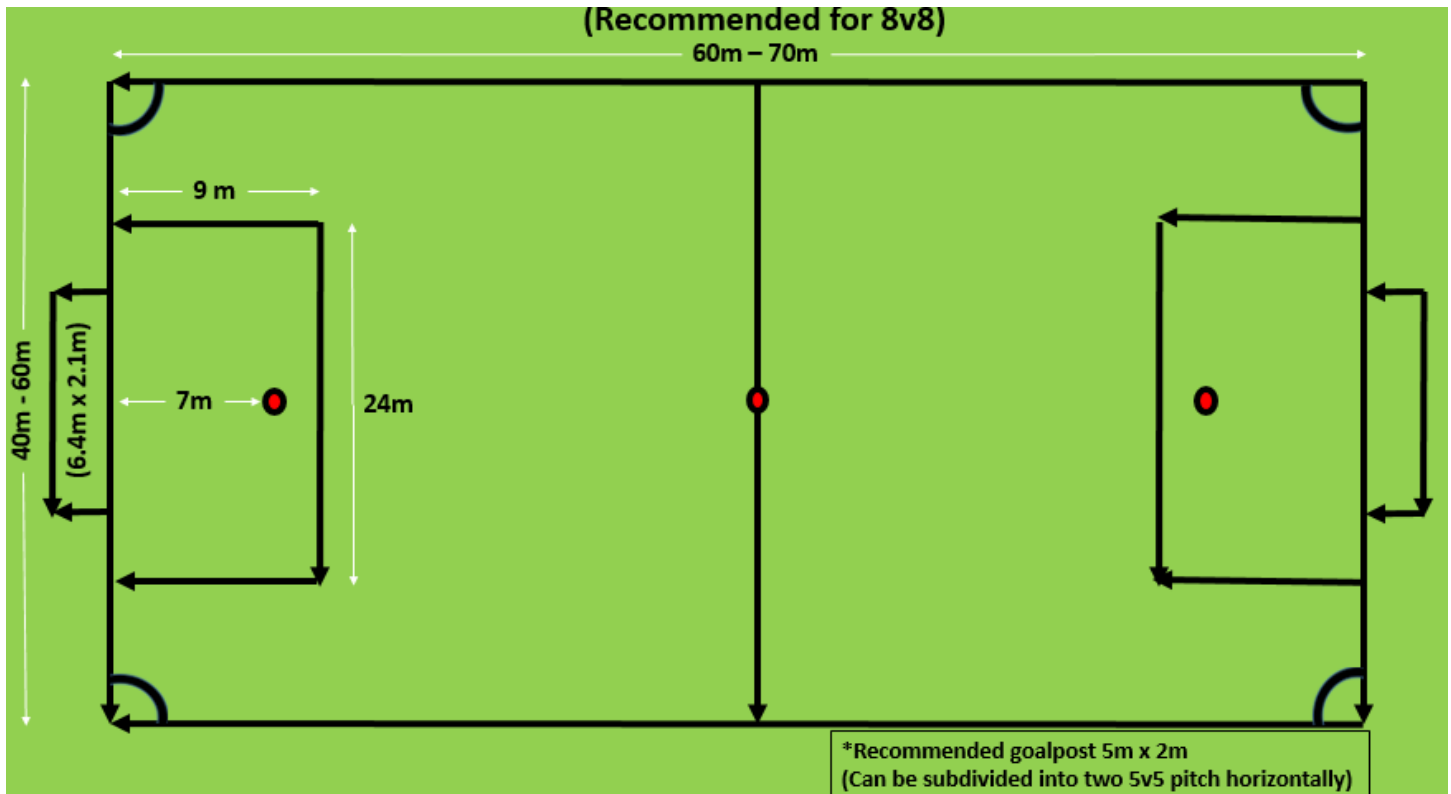

Recommended Pitch Dimensions (5v5, 8v8 & 11v11)

The following are the recommended pitch layout for all forms of the game, along with internal pitch markings and goal post sizes. The recommended goalpost size is **5m by 2m**.

5 v 5 pitch

Goalpost Size Recommended

Recommended Pitch Dimensions (5v5, 8v8 & 11v11)

8 v 8 pitch

Goalpost Size Recommended

Recommended Pitch Dimensions (5v5, 8v8 & 11v11)

11 v 11 pitch