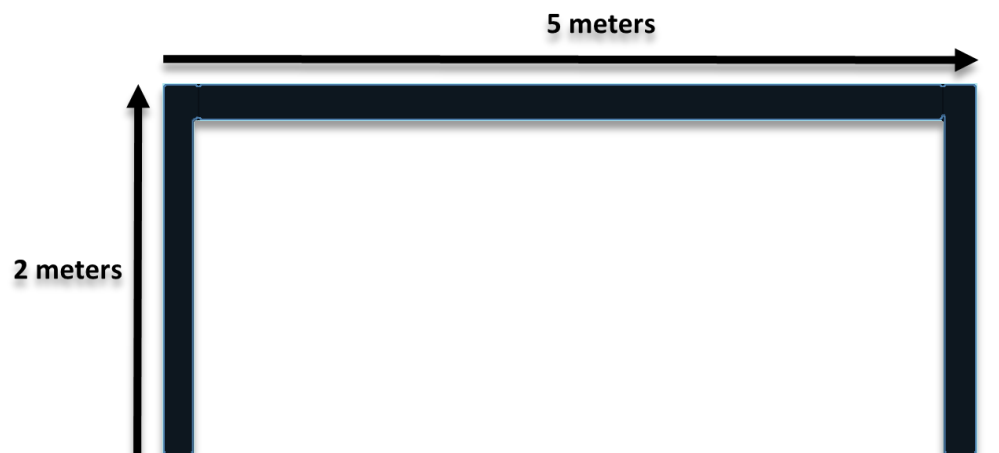

Recommended Pitch Dimensions (5v5, 8v8 & 11v11)

The following are the recommended pitch layout for all forms of the game, along with internal pitch markings and goal post sizes. The recommended goalpost size is **5m by 2m**.

5 v 5 pitch

Goalpost Size Recommended

Recommended Pitch Dimensions (5v5, 8v8 & 11v11)

8 v 8 pitch

Goalpost Size Recommended

Recommended Pitch Dimensions (5v5, 8v8 & 11v11)

11 v 11 pitch