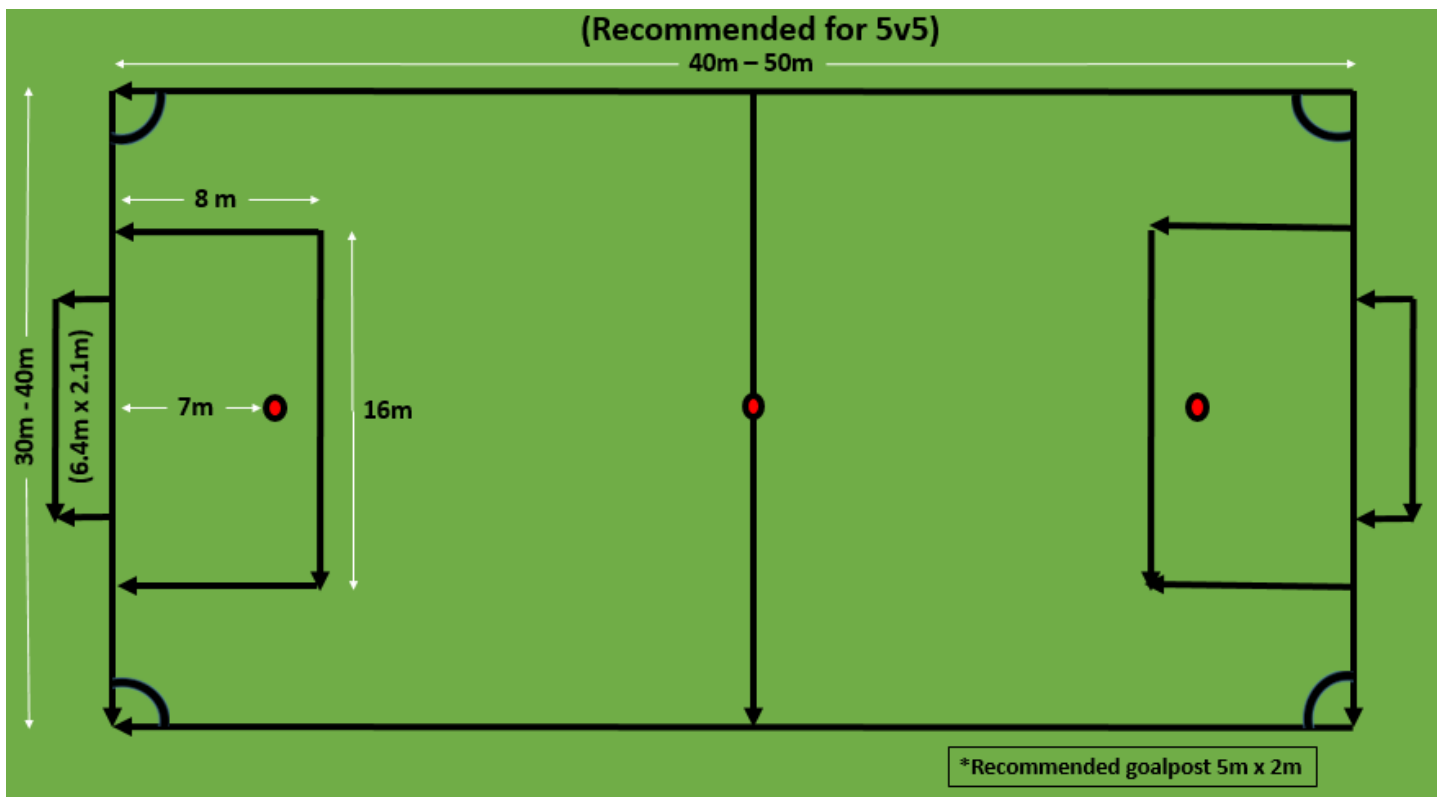

Recommended Pitch Dimensions (5v5, 8v8 & 11v11)

The following are the recommended pitch layout for all forms of the game, along with internal pitch markings and goal post sizes. The recommended goalpost size is **5m by 2m**.

5 v 5 pitch

Goalpost Size Recommended

Recommended Pitch Dimensions (5v5, 8v8 & 11v11)

8 v 8 pitch

Goalpost Size Recommended

Recommended Pitch Dimensions (5v5, 8v8 & 11v11)

11 v 11 pitch