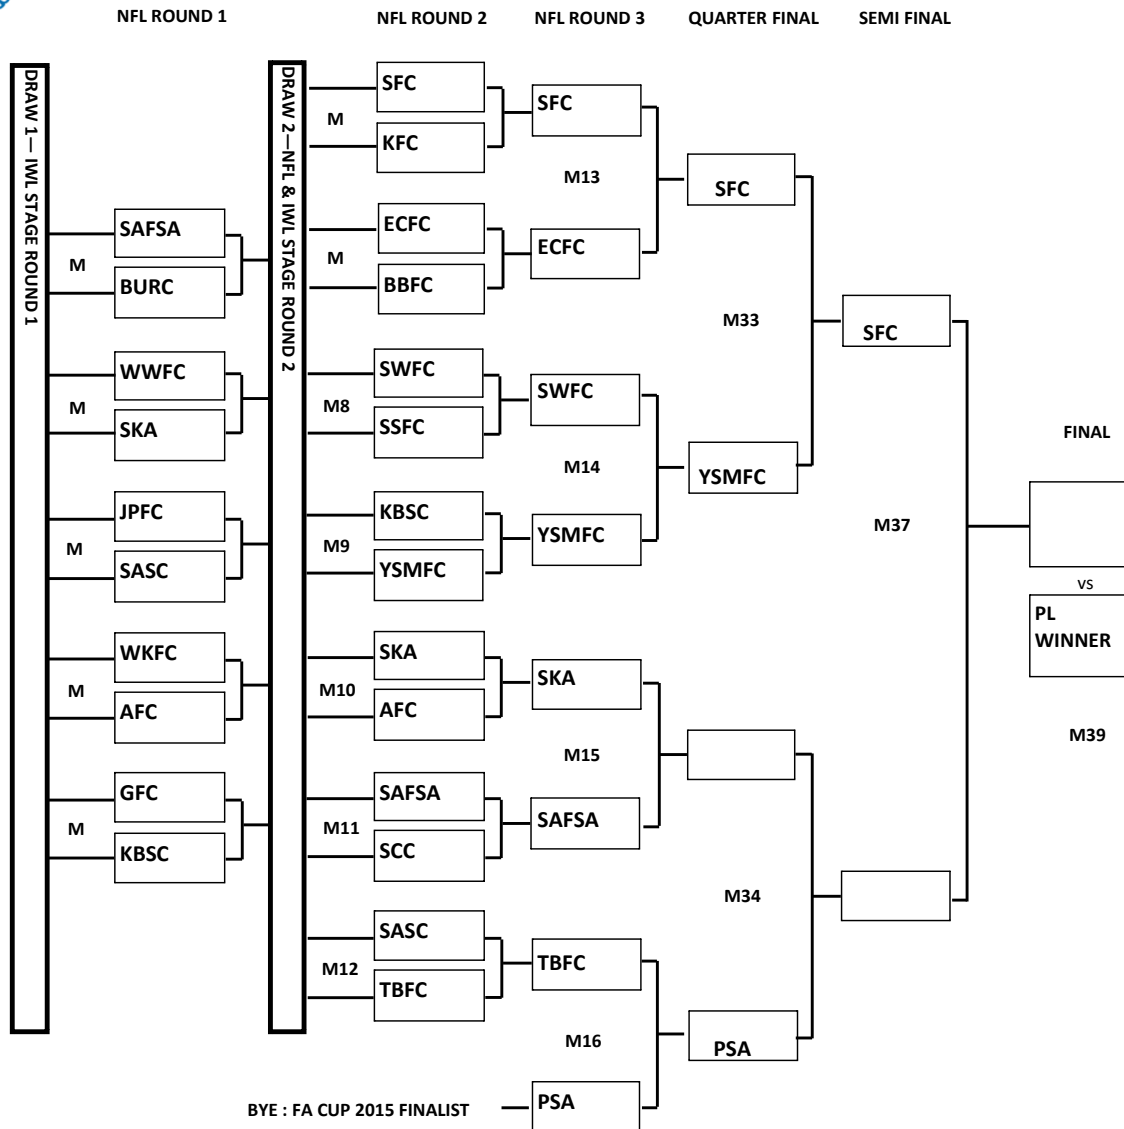

SINGAPORE POOLS FA CUP 2016 TOURNAMENT CHART

DRAW 1—IWL TEAMS

AFC—ADMIRALTY FOOTBALL CLUB
 SKA—SINGAPORE KHALSA ASSOCIATION
 KBSC—KAKI BUKIT SPORTS CLUB
 BWWFC—WOODLANDS WELLINGTON FC
 BURC—BALESTIER UNITED RECREATION CLUB
 SAFSA—SINGAPORE ARMED FORCES SPORTS ASSOCIATION
 WKFC—WARWICK KNIGHTS FOOTBALL CLUB
 JPFC—JUNGFRAU PUNGGOL FOOTBALL CLUB
 SASC—SOUTH AVENUE SPORTS CLUB
 GKFC—GYMKHANA FC